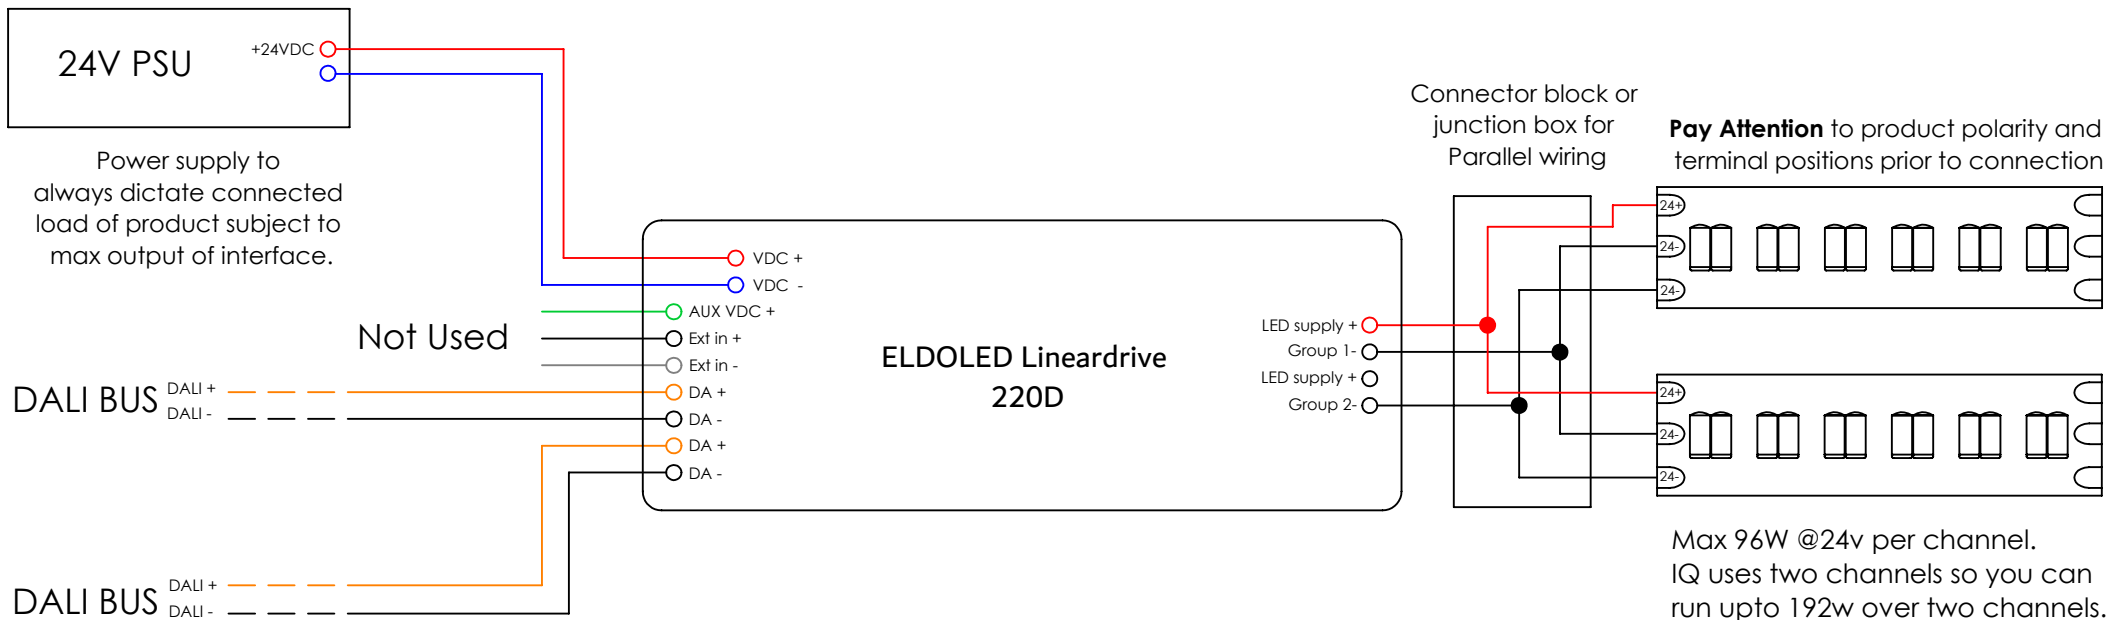

240-24v DC Power Supply
Recommended to load
to 90% max power ECP
or HLG Series

IF ANYTHING ON THIS DRAWING IS NOT CLEAR, PLEASE CONTACT ARCHITECTURAL FX