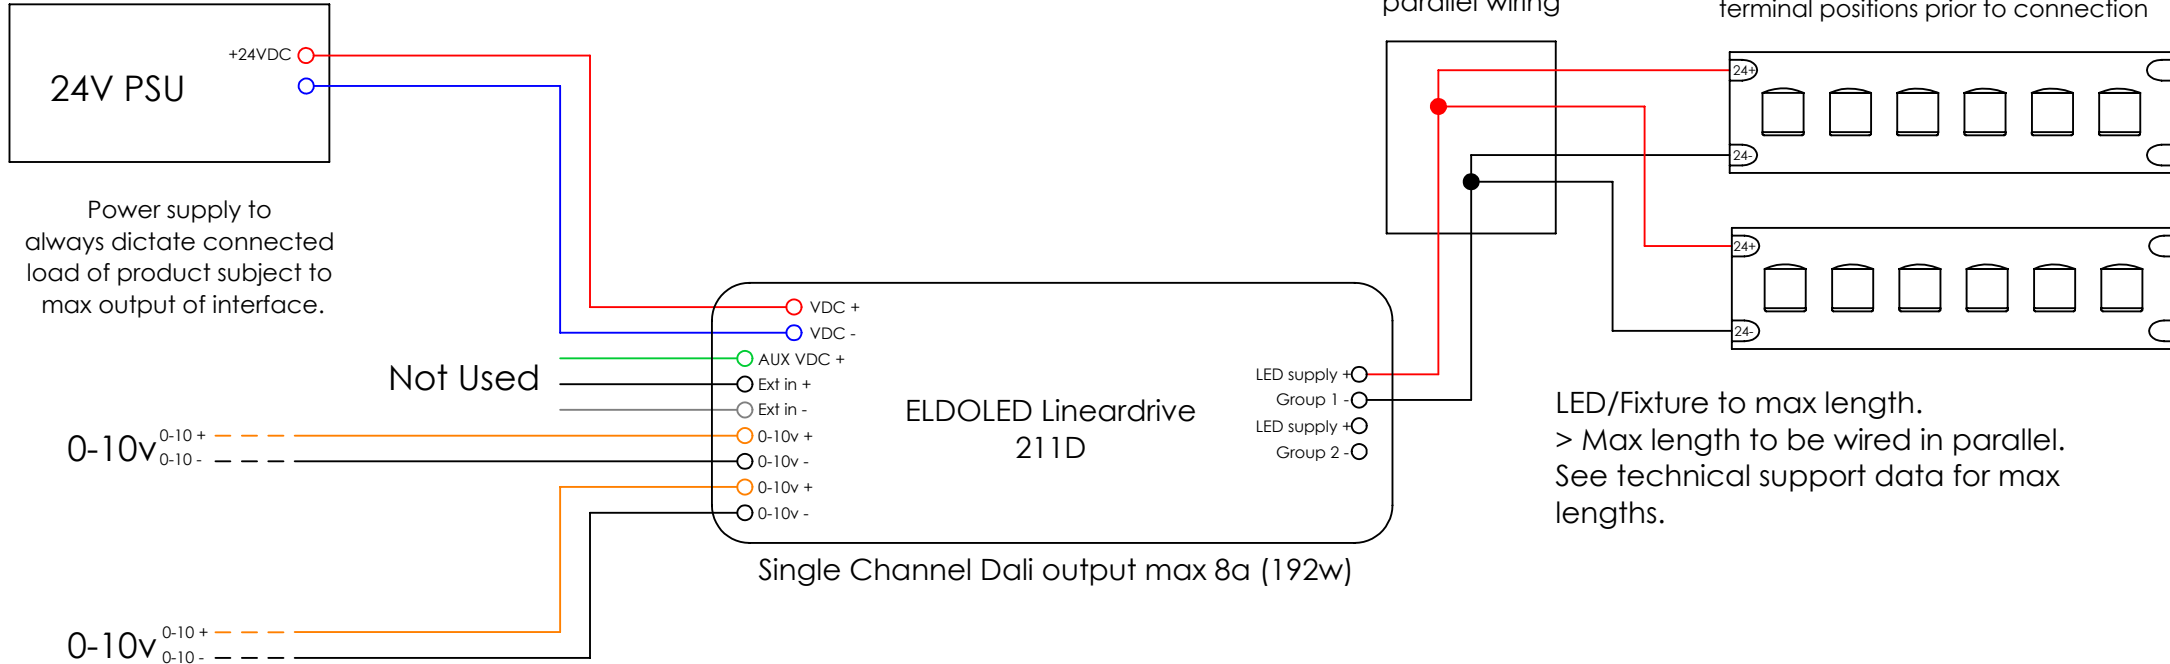

240-24v DC Power Supply
 Recommended to load
 to 90% max power ECP
 or HLG Series

IF ANYTHING ON THIS DRAWING IS NOT CLEAR, PLEASE CONTACT ARCHITECTURAL FX