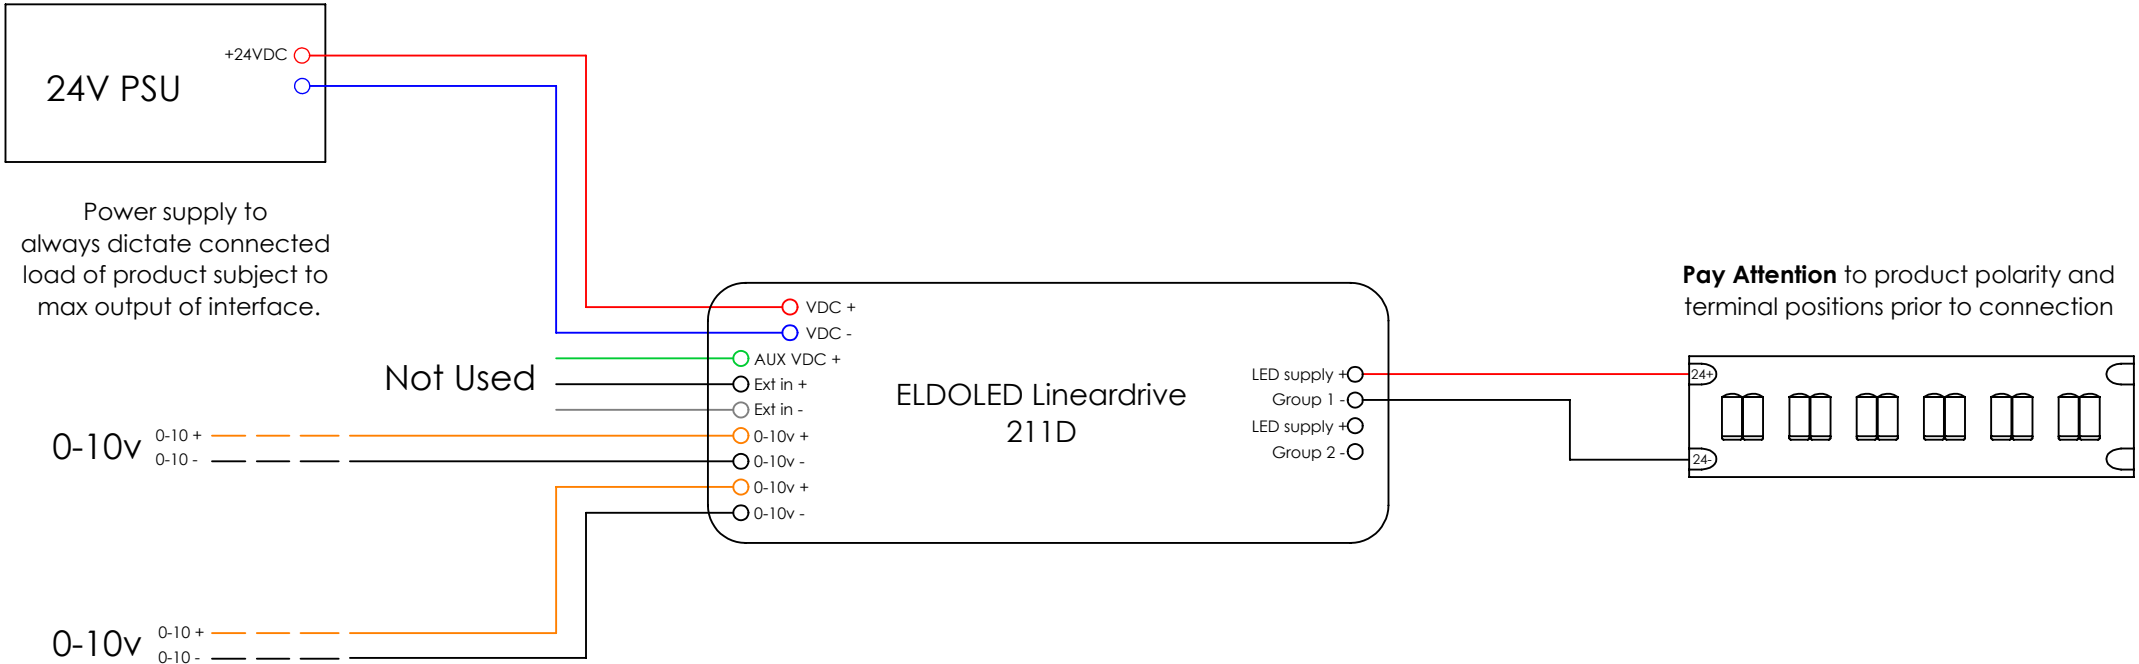

240-24v DC Power Supply
 Recommended to load
 to 90% max power ECP
 or HLG Series

IF ANYTHING ON THIS DRAWING IS NOT CLEAR, PLEASE CONTACT ARCHITECTURAL FX