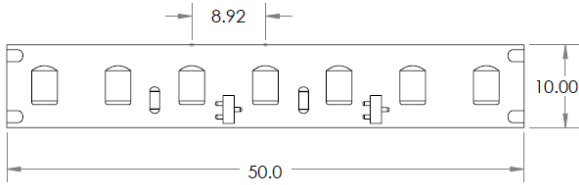

ARCHITECTURAL FX

Integrate TWX (Tunable White)

General Information

- Flexible LED strip IP20
- 24v DC Constant Voltage
- Beam angle: 120°
- CRI >95
- R9 >90
- <2 SDCM
- Increments 50mm
- LED Pitch: 8.92mm (WW-WW, CW-CW)
- Lifespan L80: ≥ 50,000 hours
- Dimmable – DALI, DMX, 0-10v
- Max Ambient operating temperature (10-14.4w/m 50°C, 17-20w/m 45°C)
- Integrate fixtures IP40, IP44
- **10 Year warranty**

| Integrate LED Code | CCT | 10w/m | 14.4w/m | 17w/m | 20w/m |
|--------------------|------------|-------|---------|-------|-------|
| | | lm/m | lm/m | lm/m | lm/m |
| TWX | 2200-3000k | 660 | 940 | 1080 | 1220 |
| TWX | 2400-3500k | 685 | 965 | 1100 | 1245 |