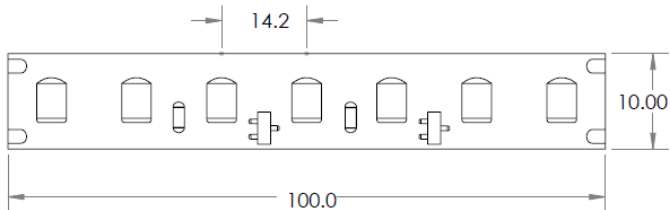

### General Information

- Flexible LED strip IP20
- 24v DC Constant Voltage
- Beam angle: 120°
- CRI >90
- R9 >55
- Increments 100mm
- LED pitch: 14.2mm (CW-CW, WW-WW)
- Lifespan L70: ≥ 50,000 hours
- Dimmable – Mains (Triac) DALI, DMX, 0-10v
- Max Ambient operating temperature (7-19w/m 50°c, 33-48w/m 35°c)
- Available IP40, IP44
- 5 Year warranty