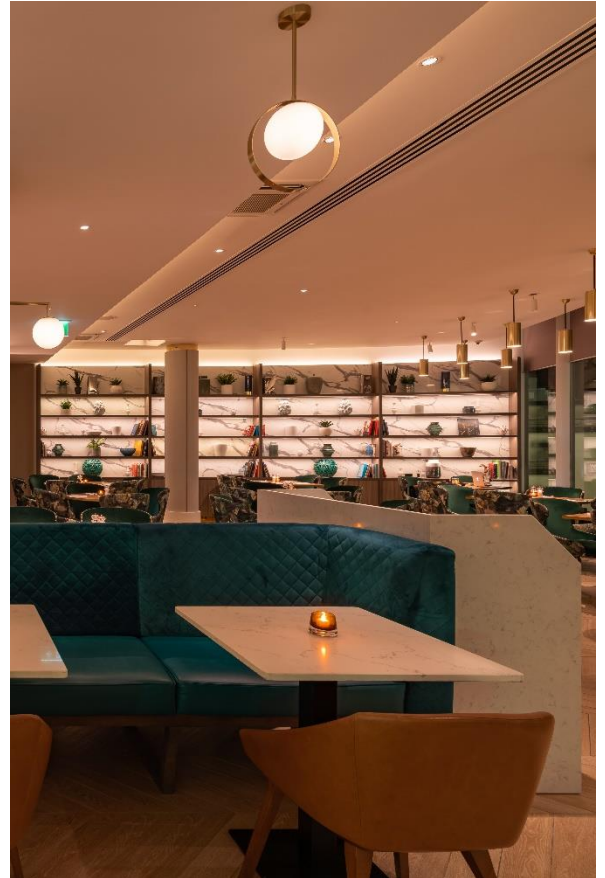

Integrate

TW140 (Tunable White)

General Information

- Flexible LED strip IP20
- 24v DC Constant Voltage
- Beam angle: 120°
- CRI >90
- R9 >55
- Increments 100mm
- LED pitch: 14.2mm (CW-CW, WW-WW)
- Lifespan L70: ≥ 50,000 hours
- Dimmable – Mains (Triac) DALI, DMX, 0-10v
- Max Ambient operating temperature (7-19w/m 50°c, 33-48w/m 35°c)
- Available IP40, IP44
- 5 Year warranty

Integrate LED Code	CCT	9w/m	19w/m	33w/m	48w/m
		lm/m	lm/m	lm/m	lm/m
TW140	2200-3500k	1110	2090	3398	4627
TW140	2200-4000k	1110	2090	3398	4627

Note: -40% light loss with Opal cover

About the Light source:

24v, flexible LED strip with reflective, white surface and 3M adhesive tape on the back. Homogeneous light source for fixtures with Opal covers <15mm from LED to Opal cover. Osram LEDs of the highest quality. 120° beam angle.

“One Bin Only” within 3 MacAdam.

Integrated Constant Current technology to guarantee Constant color and Intensity over from first to last LED over lifetime

About the Fixtures:

A portfolio of Aluminium Recessed, Surface Mounted, Suspended or Plaster-In profiles, covers and mounting accessories for Interior, Exterior architectural and commercial applications.

(See separate pdf catalogue and specification builder for options)