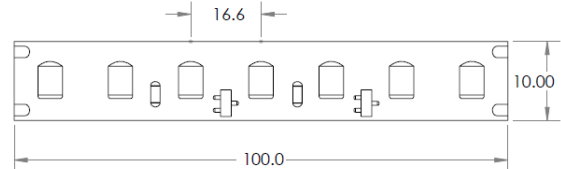

Integrate RGB W

General Information

- Flexible LED strip IP20
- 24v DC Constant Voltage
- Beam angle: 120°
- CRI >95
- R9 >90
- Increments 62.5mm
- LED Pitch: 10.42mm
- Lifespan L70: ≥ 36,000 hours
- Dimmable – Dali, DMX
- Max Ambient operating temperature (22w/m 45°C)
- Integrate fixtures IP40, IP44
- **5 Year warranty**

14w & 18w/m LED Increment 100mm LED Pitch 16.6mm

22w/m LED Increment 62.5mm LED Pitch 10.42mm

Integrate LED Code	CCT	14w/m	18w/m	22w/m
		lm/m	lm/m	lm/m
RGB W	2400k	360	655	985
RGB W	2700k	391	681	1037
RGB W	3000k	415	700	1068