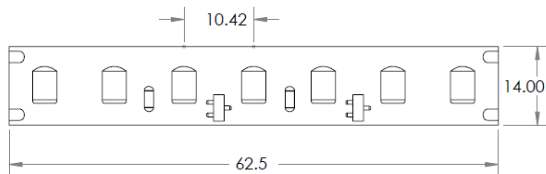

Integrate RGB W

General Information

- Flexible LED strip IP20
- 24v DC Constant Voltage
- Beam angle: 120°
- CRI >95
- R9 >90
- Increments 62.5mm
- LED Pitch: 10.42mm
- Lifespan L70: ≥ 36,000 hours
- Dimmable – Dali, DMX
- Max Ambient operating temperature (22w/m 45°C)
- Integrate fixtures IP40, IP44
- **5 Year warranty**

14w & 18w/m LED Increment 100mm LED Pitch 16.6mm

22w/m LED Increment 62.5mm LED Pitch 10.42mm

Integrate LED Code	CCT	14w/m	18w/m	22w/m
		lm/m	lm/m	lm/m
RGB W	2400k	360	655	985
RGB W	2700k	391	681	1037
RGB W	3000k	415	700	1068