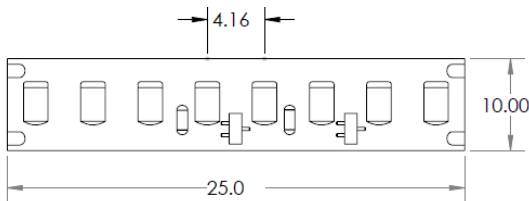

## General Information

- Flexible LED strip IP20
- 24v DC Constant Voltage
- Beam angle: 120°
- CRI >95
- R9 >90
- Increments 25mm
- LED Pitch: 4.16mm
- Lifespan L80: ≥ 50,000 hours
- Dimmable – Mains (Triac) DALI, DMX, 0-10v
- Max Ambient operating temperature (3-14.4w/m 50°c, 16.4-20w/m 45°c)
- Integrate fixtures IP40, IP44
- **10 Year warranty**