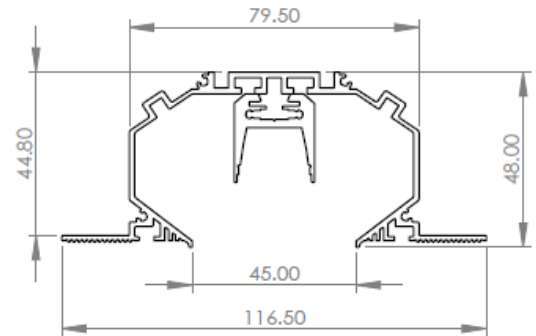

ARCHITECTURAL FX

Integrate Aluminium Profiles Plaster In

13/14U

14mm x 13mm (53mm)
Recessed mounted, Direct only
Low Opal Cover
(for use with LED up to 15w/m)

29/14U

14mm x 28.5mm (61.5mm)
Recessed mounted, Direct only
Low Opal Cover
(for use with LED up to 25w/m)

RPL 35 US

34mm x 75mm
Recessed mounted, Direct only, IP40
Low Opal or Frosted Cover
(for use with LED up to 60w/m)

RPL 45 US Optic

48mm x 116mm
Recessed mounted, Direct only, IP40 (2part install)
Low Opal or Honeycomb lens
(for use with LED up to 60w/m)

RPL 45 US Dark Light

42mm x 95mm
Recessed mounted, Direct only (2part install)
Low Opal or Frosted Cover IP40
(for use with LED up to 60w/m)

RPL 55 US

48mm x 116mm
Recessed mounted, Direct only, IP40 (2part install)
Low Opal or Frosted Cover
(for use with LED up to 60w/m)

ALU Cove 1

22mm x 25mm
Plasterboard margin mounted, Direct only IP40
Low Opal Cover
(for use with LED up to 15w/m)