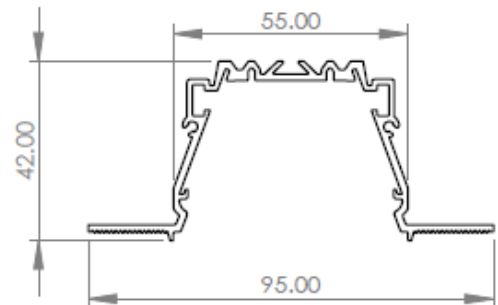

ARCHITECTURAL FX

Integrate Aluminium Profiles Plaster In

13/14U

14mm x 13mm (53mm)
Recessed mounted, Direct only
Low Opal Cover
(for use with LED up to 15w/m)

29/14U

14mm x 28.5mm (61.5mm)
Recessed mounted, Direct only
Low Opal Cover
(for use with LED up to 25w/m)

RPL 35 US

34mm x 75mm
Recessed mounted, Direct only, IP40
Low Opal or Frosted Cover
(for use with LED up to 60w/m)

RPL 45 US Optic

48mm x 116mm
Recessed mounted, Direct only, IP40 (2part install)
Low Opal or Honeycomb lens
(for use with LED up to 60w/m)

RPL 45 US Dark Light

42mm x 95mm
Recessed mounted, Direct only (2part install)
Low Opal or Frosted Cover IP40
(for use with LED up to 60w/m)

RPL 55 US

48mm x 116mm
Recessed mounted, Direct only, IP40 (2part install)
Low Opal or Frosted Cover
(for use with LED up to 60w/m)

ALU Cove 1

22mm x 25mm
Plasterboard margin mounted, Direct only IP40
Low Opal Cover
(for use with LED up to 15w/m)