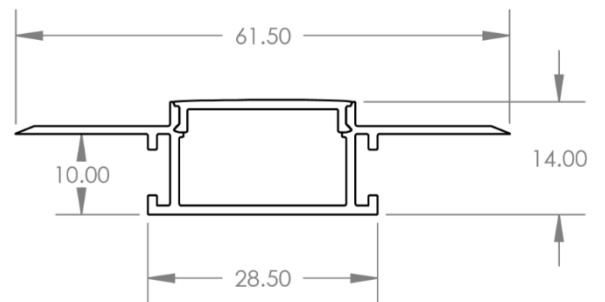

ARCHITECTURAL FX

Integrate Aluminium Profiles Plaster In

13/14U

14mm x 13mm (53mm)
Recessed mounted, Direct only
Low Opal Cover
(for use with LED up to 15w/m)

29/14U

14mm x 28.5mm (61.5mm)
Recessed mounted, Direct only
Low Opal Cover
(for use with LED up to 25w/m)

RPL 35 US

34mm x 75mm
Recessed mounted, Direct only, IP40
Low Opal or Frosted Cover
(for use with LED up to 60w/m)

RPL 45 US Optic

48mm x 116mm
Recessed mounted, Direct only, IP40 (2part install)
Low Opal or Honeycomb lens
(for use with LED up to 60w/m)

RPL 45 US Dark Light

42mm x 95mm
Recessed mounted, Direct only (2part install)
Low Opal or Frosted Cover IP40
(for use with LED up to 60w/m)

RPL 55 US

48mm x 116mm
Recessed mounted, Direct only, IP40 (2part install)
Low Opal or Frosted Cover
(for use with LED up to 60w/m)

ALU Cove 1

22mm x 25mm
Plasterboard margin mounted, Direct only IP40
Low Opal Cover
(for use with LED up to 15w/m)