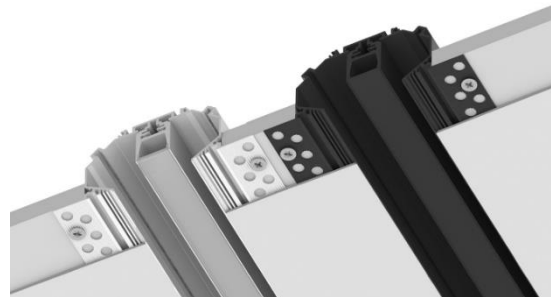

ARCHITECTURAL FX

Integrate Aluminium Profiles Plaster In

13/14U

14mm x 13mm (53mm)
Recessed mounted, Direct only
Low Opal Cover
(for use with LED up to 15w/m)

29/14U

14mm x 28.5mm (61.5mm)
Recessed mounted, Direct only
Low Opal Cover
(for use with LED up to 25w/m)

RPL 35 US

34mm x 75mm
Recessed mounted, Direct only, IP40
Low Opal or Frosted Cover
(for use with LED up to 60w/m)

RPL 45 US Optic

48mm x 116mm
Recessed mounted, Direct only, IP40 (2part install)
Low Opal or Honeycomb lens
(for use with LED up to 60w/m)

RPL 45 US Dark Light

42mm x 95mm
Recessed mounted, Direct only (2part install)
Low Opal or Frosted Cover IP40
(for use with LED up to 60w/m)

RPL 55 US

48mm x 116mm
Recessed mounted, Direct only, IP40 (2part install)
Low Opal or Frosted Cover
(for use with LED up to 60w/m)

ALU Cove 1

22mm x 25mm
Plasterboard margin mounted, Direct only IP40
Low Opal Cover
(for use with LED up to 15w/m)