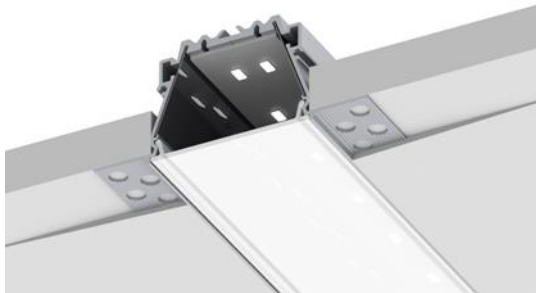

ARCHITECTURAL FX

Integrate Aluminium Profiles Plaster In

13/14U

14mm x 13mm (53mm)
Recessed mounted, Direct only
Low Opal Cover
(for use with LED up to 15w/m)

29/14U

14mm x 28.5mm (61.5mm)
Recessed mounted, Direct only
Low Opal Cover
(for use with LED up to 25w/m)

RPL 35 US

34mm x 75mm
Recessed mounted, Direct only, IP40
Low Opal or Frosted Cover
(for use with LED up to 60w/m)

RPL 45 US Optic

48mm x 116mm
Recessed mounted, Direct only, IP40 (2part install)
Low Opal or Honeycomb lens
(for use with LED up to 60w/m)

RPL 45 US Dark Light

42mm x 95mm
Recessed mounted, Direct only (2part install)
Low Opal or Frosted Cover IP40
(for use with LED up to 60w/m)

RPL 55 US

48mm x 116mm
Recessed mounted, Direct only, IP40 (2part install)
Low Opal or Frosted Cover
(for use with LED up to 60w/m)

ALU Cove 1

22mm x 25mm
Plasterboard margin mounted, Direct only IP40
Low Opal Cover
(for use with LED up to 15w/m)