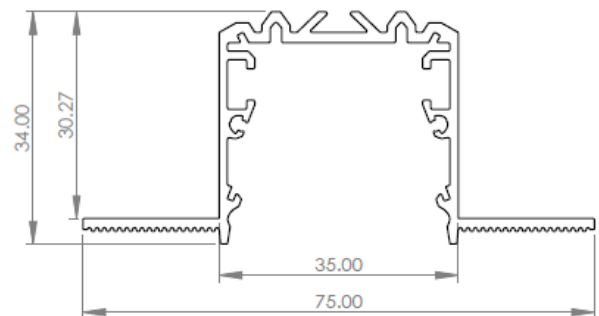

ARCHITECTURAL FX

Integrate Aluminium Profiles Plaster In

13/14U

14mm x 13mm (53mm)
Recessed mounted, Direct only
Low Opal Cover
(for use with LED up to 15w/m)

29/14U

14mm x 28.5mm (61.5mm)
Recessed mounted, Direct only
Low Opal Cover
(for use with LED up to 25w/m)

RPL 35 US

34mm x 75mm
Recessed mounted, Direct only, IP40
Low Opal or Frosted Cover
(for use with LED up to 60w/m)

RPL 45 US Optic

48mm x 116mm
Recessed mounted, Direct only, IP40 (2part install)
Low Opal or Honeycomb lens
(for use with LED up to 60w/m)

RPL 45 US Dark Light

42mm x 95mm
Recessed mounted, Direct only (2part install)
Low Opal or Frosted Cover IP40
(for use with LED up to 60w/m)

RPL 55 US

48mm x 116mm
Recessed mounted, Direct only, IP40 (2part install)
Low Opal or Frosted Cover
(for use with LED up to 60w/m)

ALU Cove 1

22mm x 25mm
Plasterboard margin mounted, Direct only IP40
Low Opal Cover
(for use with LED up to 15w/m)