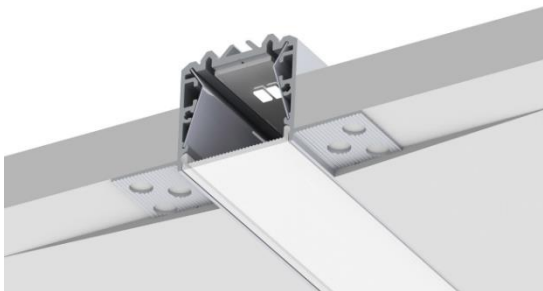

ARCHITECTURAL FX

Integrate Aluminium Profiles Plaster In

13/14U

14mm x 13mm (53mm)
Recessed mounted, Direct only
Low Opal Cover
(for use with LED up to 15w/m)

29/14U

14mm x 28.5mm (61.5mm)
Recessed mounted, Direct only
Low Opal Cover
(for use with LED up to 25w/m)

RPL 35 US

34mm x 75mm
Recessed mounted, Direct only, IP40
Low Opal or Frosted Cover
(for use with LED up to 60w/m)

RPL 45 US Optic

48mm x 116mm
Recessed mounted, Direct only, IP40 (2part install)
Low Opal or Honeycomb lens
(for use with LED up to 60w/m)

RPL 45 US Dark Light

42mm x 95mm
Recessed mounted, Direct only (2part install)
Low Opal or Frosted Cover IP40
(for use with LED up to 60w/m)

RPL 55 US

48mm x 116mm
Recessed mounted, Direct only, IP40 (2part install)
Low Opal or Frosted Cover
(for use with LED up to 60w/m)

ALU Cove 1

22mm x 25mm
Plasterboard margin mounted, Direct only IP40
Low Opal Cover
(for use with LED up to 15w/m)