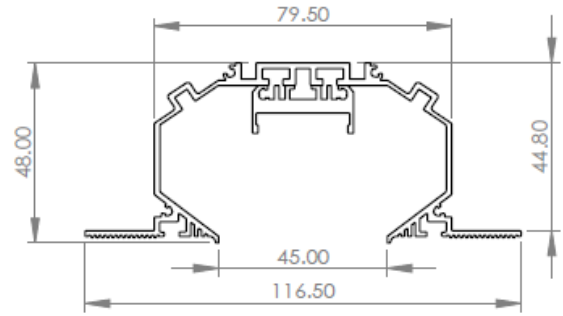

ARCHITECTURAL FX

Integrate Aluminium Profiles Plaster In

13/14U

14mm x 13mm (53mm)
Recessed mounted, Direct only
Low Opal Cover
(for use with LED up to 15w/m)

29/14U

14mm x 28.5mm (61.5mm)
Recessed mounted, Direct only
Low Opal Cover
(for use with LED up to 25w/m)

RPL 35 US

34mm x 75mm
Recessed mounted, Direct only, IP40
Low Opal or Frosted Cover
(for use with LED up to 60w/m)

RPL 45 US Optic

48mm x 116mm
Recessed mounted, Direct only, IP40 (2part install)
Low Opal or Honeycomb lens
(for use with LED up to 60w/m)

RPL 45 US Dark Light

42mm x 95mm
Recessed mounted, Direct only (2part install)
Low Opal or Frosted Cover IP40
(for use with LED up to 60w/m)

RPL 55 US

48mm x 116mm
Recessed mounted, Direct only, IP40 (2part install)
Low Opal or Frosted Cover
(for use with LED up to 60w/m)

ALU Cove 1

22mm x 25mm
Plasterboard margin mounted, Direct only IP40
Low Opal Cover
(for use with LED up to 15w/m)