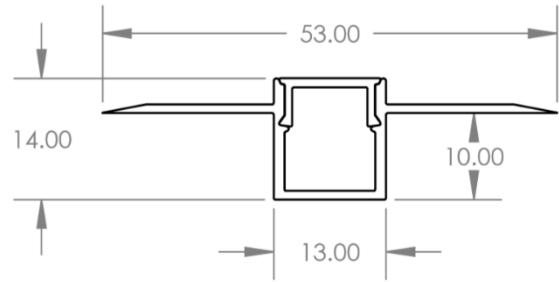

ARCHITECTURAL FX

Integrate Aluminium Profiles Plaster In

13/14U

14mm x 13mm (53mm)
Recessed mounted, Direct only
Low Opal Cover
(for use with LED up to 15w/m)

29/14U

14mm x 28.5mm (61.5mm)
Recessed mounted, Direct only
Low Opal Cover
(for use with LED up to 25w/m)

RPL 35 US

34mm x 75mm
Recessed mounted, Direct only, IP40
Low Opal or Frosted Cover
(for use with LED up to 60w/m)

RPL 45 US Optic

48mm x 116mm
Recessed mounted, Direct only, IP40 (2part install)
Low Opal or Honeycomb lens
(for use with LED up to 60w/m)

RPL 45 US Dark Light

42mm x 95mm
Recessed mounted, Direct only (2part install)
Low Opal or Frosted Cover IP40
(for use with LED up to 60w/m)

RPL 55 US

48mm x 116mm
Recessed mounted, Direct only, IP40 (2part install)
Low Opal or Frosted Cover
(for use with LED up to 60w/m)

ALU Cove 1

22mm x 25mm
Plasterboard margin mounted, Direct only IP40
Low Opal Cover
(for use with LED up to 15w/m)